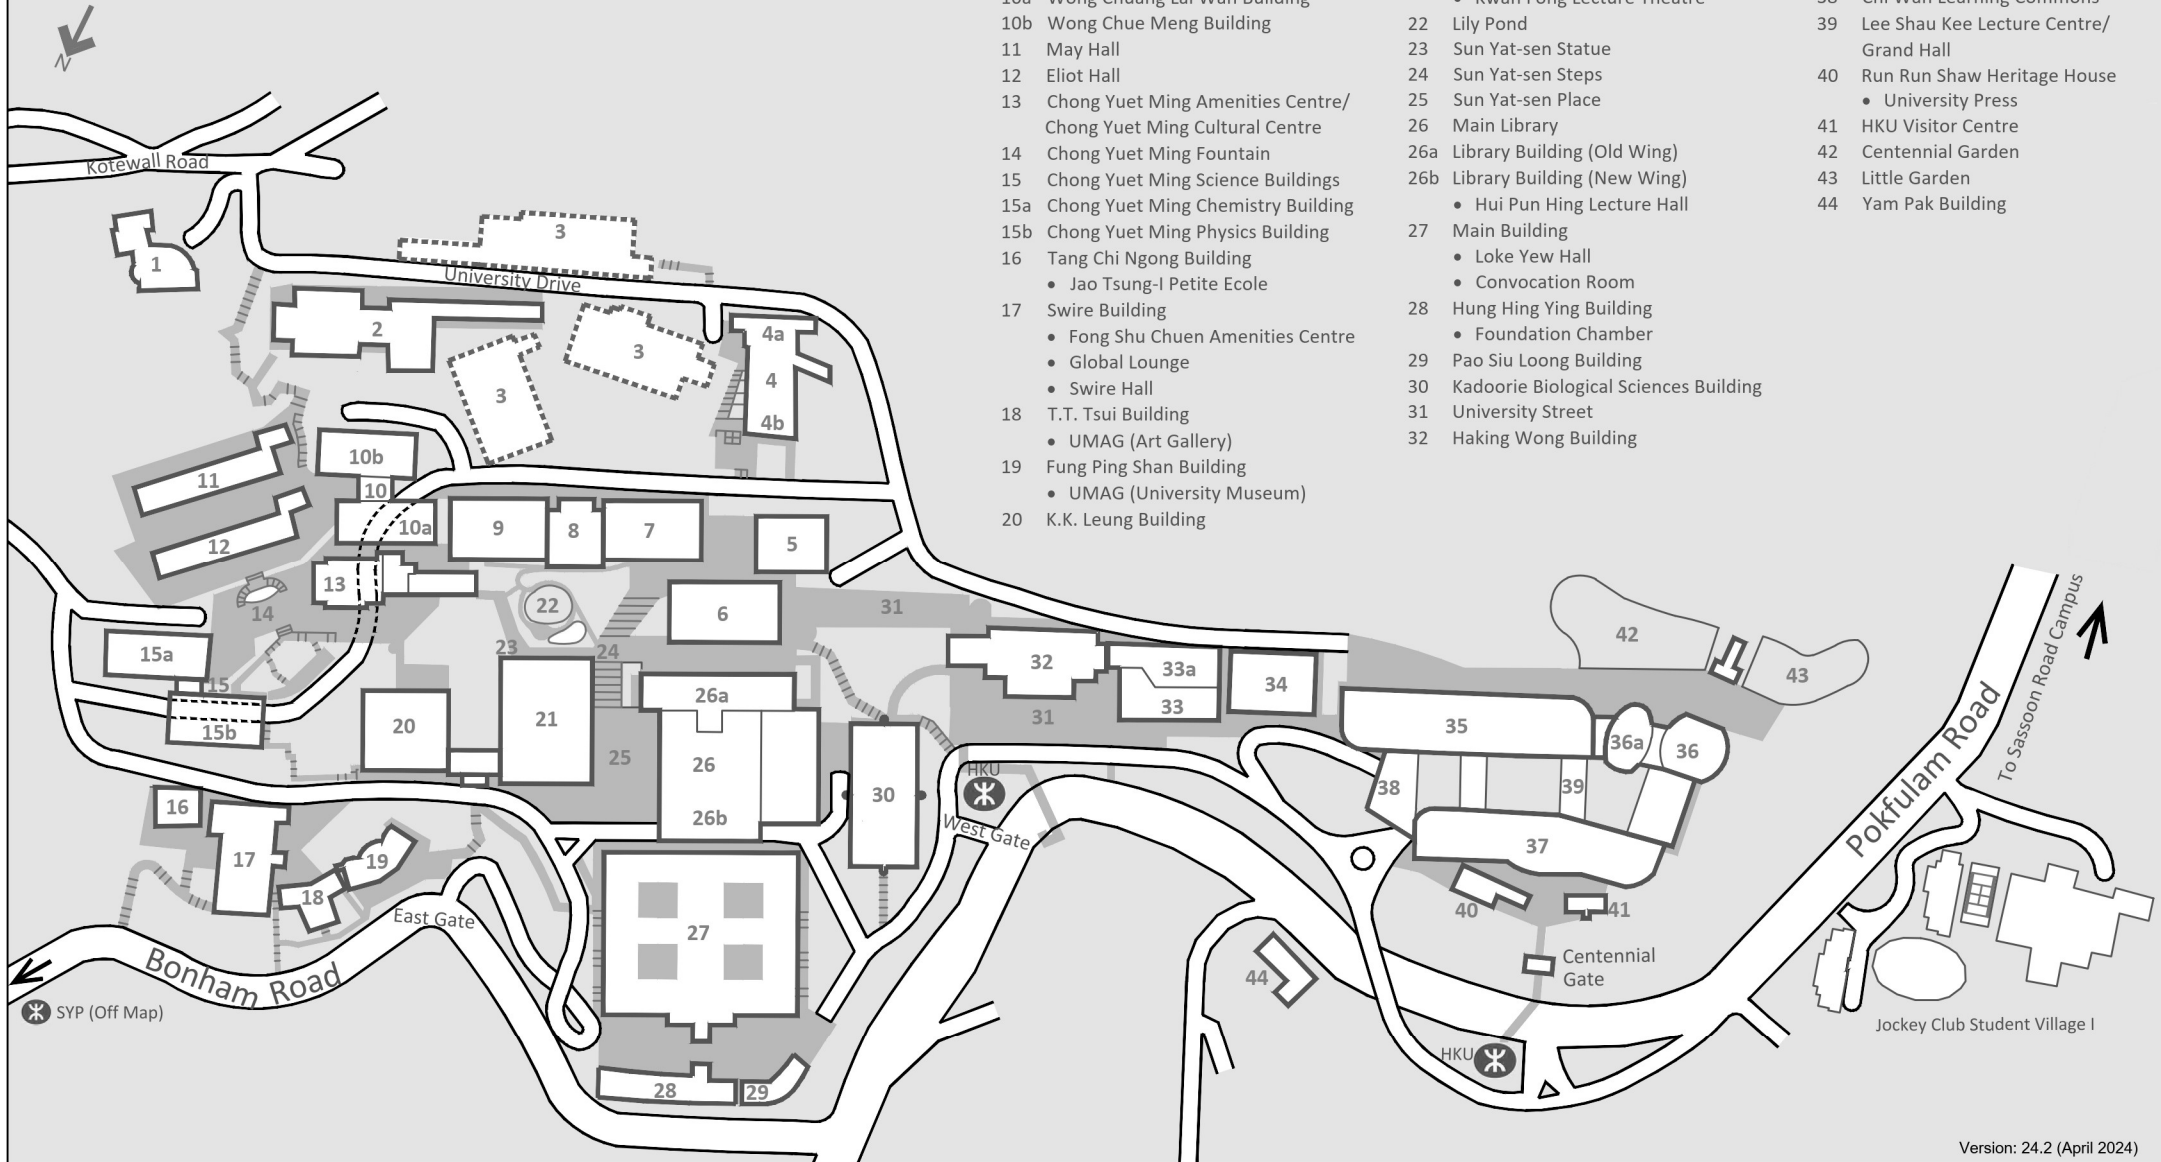

Main Campus

- | | | |
|---|--|---|
| 1 University Lodge | 5 James Hsioung Lee Science Building | 33 Composite Building |
| 2 Robert Black College | • Stephen Hui Geological Museum | 33a Simon K.Y. Lee Hall |
| 3 Tech Landmark (under construction) | 6 Hui Oi Chow Science Building | 34 Chow Yei Ching Building |
| 4 Graduate House | 7 Run Run Shaw Building | 35 The Jockey Club Tower |
| 4a The Jockey Club Building | 8 Rayson Huang Theatre | 36 Cheng Yu Tung Tower |
| 4b Wang Gungwu Lecture Hall | 9 Runme Shaw Building | 36a Moot Court |
| 10 Meng Wah Complex | 21 Knowles Building | 37 Run Run Shaw Tower |
| 10a Wong Chuang Lai Wah Building | • Kwan Fong Lecture Theatre | 38 Chi Wah Learning Commons |
| 10b Wong Chue Meng Building | 22 Lily Pond | 39 Lee Shau Kee Lecture Centre/
Grand Hall |
| 11 May Hall | 23 Sun Yat-sen Statue | 40 Run Run Shaw Heritage House |
| 12 Eliot Hall | 24 Sun Yat-sen Steps | • University Press |
| 13 Chong Yuet Ming Amenities Centre/
Chong Yuet Ming Cultural Centre | 25 Sun Yat-sen Place | 41 HKU Visitor Centre |
| 14 Chong Yuet Ming Fountain | 26 Main Library | 42 Centennial Garden |
| 15 Chong Yuet Ming Science Buildings | 26a Library Building (Old Wing) | 43 Little Garden |
| 15a Chong Yuet Ming Chemistry Building | 26b Library Building (New Wing) | 44 Yam Pak Building |
| 15b Chong Yuet Ming Physics Building | • Hui Pun Hing Lecture Hall | |
| 16 Tang Chi Ngong Building | 27 Main Building | |
| • Jao Tsung-I Petite Ecole | • Loke Yew Hall | |
| 17 Swire Building | • Convocation Room | |
| • Fong Shu Chuen Amenities Centre | 28 Hung Hing Ying Building | |
| • Global Lounge | • Foundation Chamber | |
| • Swire Hall | 29 Pao Siu Loong Building | |
| 18 T.T. Tsui Building | 30 Kadoorie Biological Sciences Building | |
| • UMAG (Art Gallery) | 31 University Street | |
| 19 Fung Ping Shan Building | 32 Haking Wong Building | |
| • UMAG (University Museum) | | |
| 20 K.K. Leung Building | | |

* SYP (Off Map)