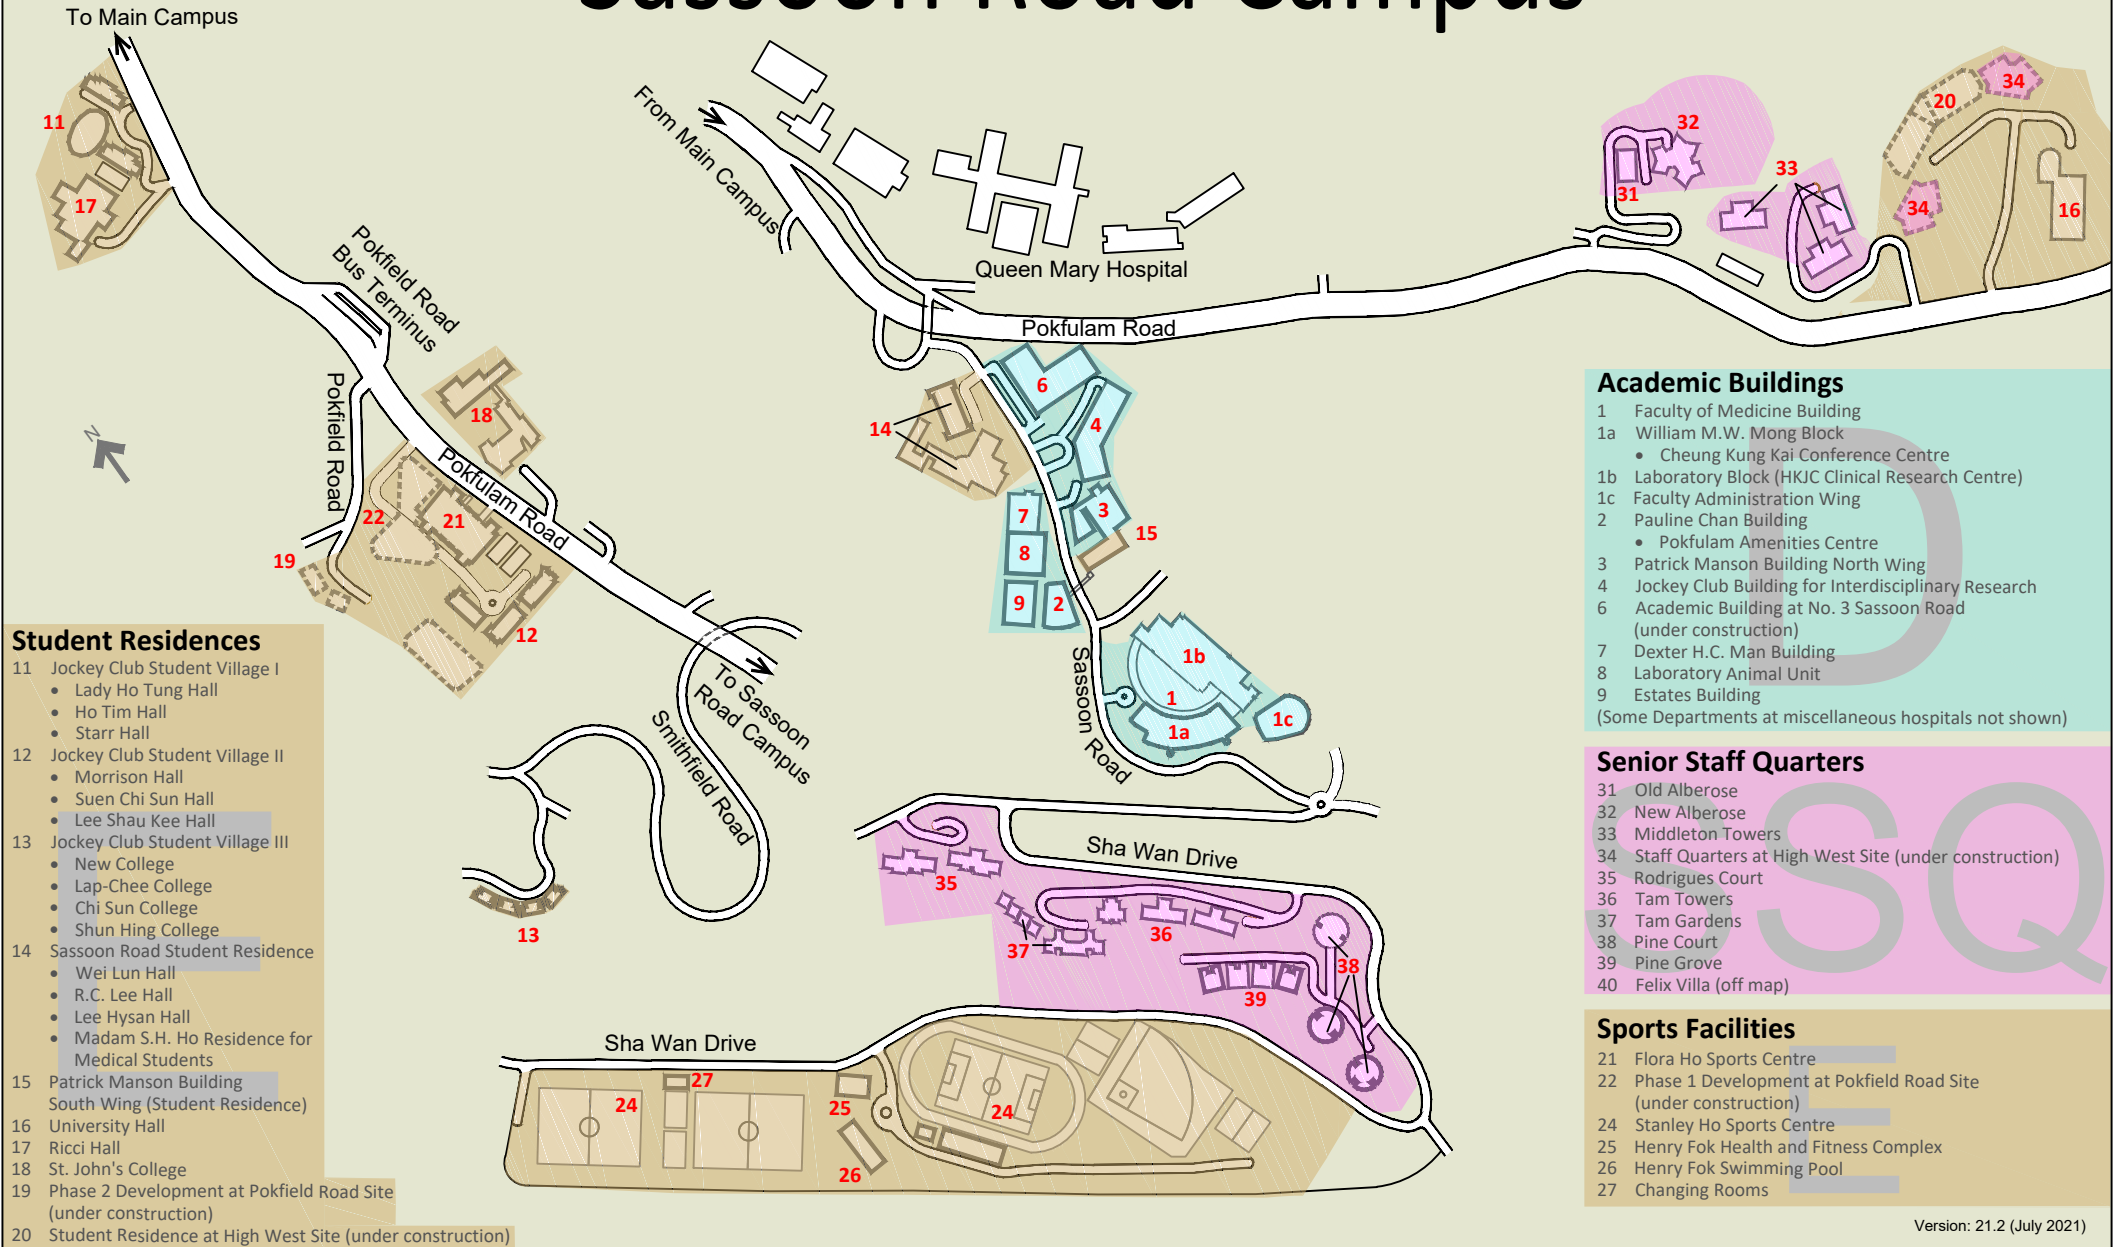

Sassoon Road Campus

Student Residences

- 11 Jockey Club Student Village I
 - Lady Ho Tung Hall
 - Ho Tim Hall
 - Starr Hall
- 12 Jockey Club Student Village II
 - Morrison Hall
 - Suen Chi Sun Hall
 - Lee Shau Kee Hall
- 13 Jockey Club Student Village III
 - New College
 - Lap-Chee College
 - Chi Sun College
 - Shun Hing College
- 14 Sassoon Road Student Residence
 - Wei Lun Hall
 - R.C. Lee Hall
 - Lee Hysan Hall
 - Madam S.H. Ho Residence for Medical Students
- 15 Patrick Manson Building South Wing (Student Residence)
- 16 University Hall
- 17 Ricci Hall
- 18 St. John's College
- 19 Phase 2 Development at Pokfield Road Site (under construction)
- 20 Student Residence at High West Site (under construction)

Academic Buildings

- 1 Faculty of Medicine Building
 - 1a William M.W. Mong Block
 - Cheung Kung Kai Conference Centre
 - 1b Laboratory Block (HKJC Clinical Research Centre)
 - 1c Faculty Administration Wing
 - 2 Pauline Chan Building
 - Pokfulam Amenities Centre
 - 3 Patrick Manson Building North Wing
 - 4 Jockey Club Building for Interdisciplinary Research
 - 6 Academic Building at No. 3 Sassoon Road (under construction)
 - 7 Dexter H.C. Man Building
 - 8 Laboratory Animal Unit
 - 9 Estates Building
- (Some Departments at miscellaneous hospitals not shown)

Senior Staff Quarters

- 31 Old Alberose
- 32 New Alberose
- 33 Middleton Towers
- 34 Staff Quarters at High West Site (under construction)
- 35 Rodrigues Court
- 36 Tam Towers
- 37 Tam Gardens
- 38 Pine Court
- 39 Pine Grove
- 40 Felix Villa (off map)

Sports Facilities

- 21 Flora Ho Sports Centre
- 22 Phase 1 Development at Pokfield Road Site (under construction)
- 24 Stanley Ho Sports Centre
- 25 Henry Fok Health and Fitness Complex
- 26 Henry Fok Swimming Pool
- 27 Changing Rooms