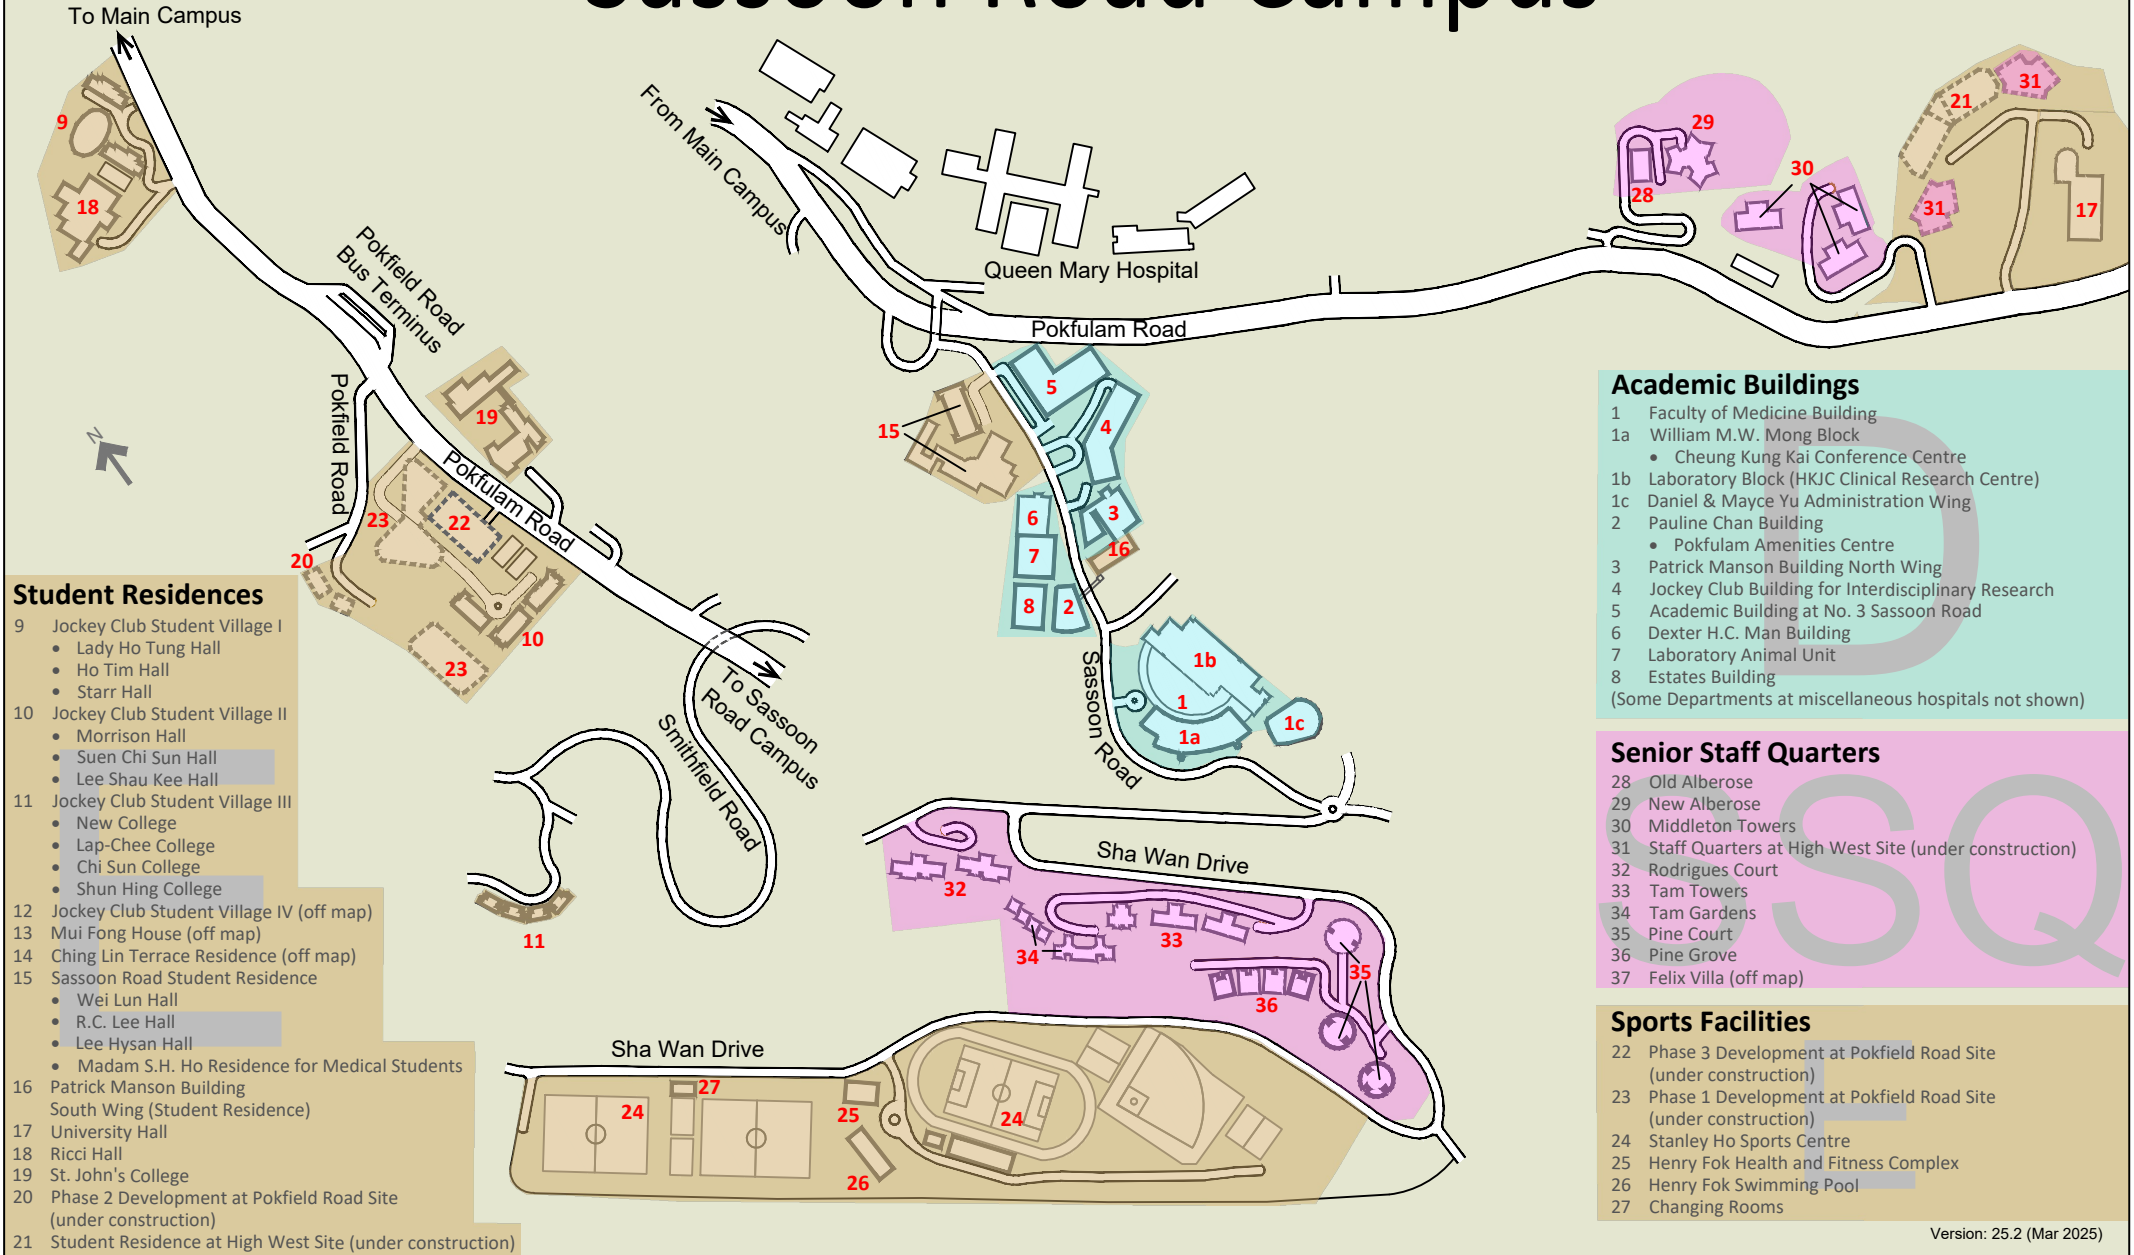

## Student Residences

- 9 Jockey Club Student Village I
  - Lady Ho Tung Hall
  - Ho Tim Hall
  - Starr Hall
- 10 Jockey Club Student Village II
  - Morrison Hall
  - Suen Chi Sun Hall
  - Lee Shau Kee Hall
- 11 Jockey Club Student Village III
  - New College
  - Lap-Chee College
  - Chi Sun College
  - Shun Hing College
- 12 Jockey Club Student Village IV (off map)
- 13 Mui Fong House (off map)
- 14 Ching Lin Terrace Residence (off map)
- 15 Sassoon Road Student Residence
  - Wei Lun Hall
  - R.C. Lee Hall
  - Lee Hysan Hall
  - Madam S.H. Ho Residence for Medical Students
- 16 Patrick Manson Building South Wing (Student Residence)
- 17 University Hall
- 18 Ricci Hall
- 19 St. John's College
- 20 Phase 2 Development at Pokfield Road Site (under construction)
- 21 Student Residence at High West Site (under construction)

## Academic Buildings

- 1 Faculty of Medicine Building
    - 1a William M.W. Mong Block
      - Cheung Kung Kai Conference Centre
    - 1b Laboratory Block (HKJC Clinical Research Centre)
    - 1c Daniel & Mayce Yu Administration Wing
  - 2 Pauline Chan Building
    - Pokfulam Amenities Centre
  - 3 Patrick Manson Building North Wing
  - 4 Jockey Club Building for Interdisciplinary Research
  - 5 Academic Building at No. 3 Sassoon Road
  - 6 Dexter H.C. Man Building
  - 7 Laboratory Animal Unit
  - 8 Estates Building
- (Some Departments at miscellaneous hospitals not shown)

## Senior Staff Quarters

- 28 Old Alberose
- 29 New Alberose
- 30 Middleton Towers
- 31 Staff Quarters at High West Site (under construction)
- 32 Rodrigues Court
- 33 Tam Towers
- 34 Tam Gardens
- 35 Pine Court
- 36 Pine Grove
- 37 Felix Villa (off map)

## Sports Facilities

- 22 Phase 3 Development at Pokfield Road Site (under construction)
- 23 Phase 1 Development at Pokfield Road Site (under construction)
- 24 Stanley Ho Sports Centre
- 25 Henry Fok Health and Fitness Complex
- 26 Henry Fok Swimming Pool
- 27 Changing Rooms