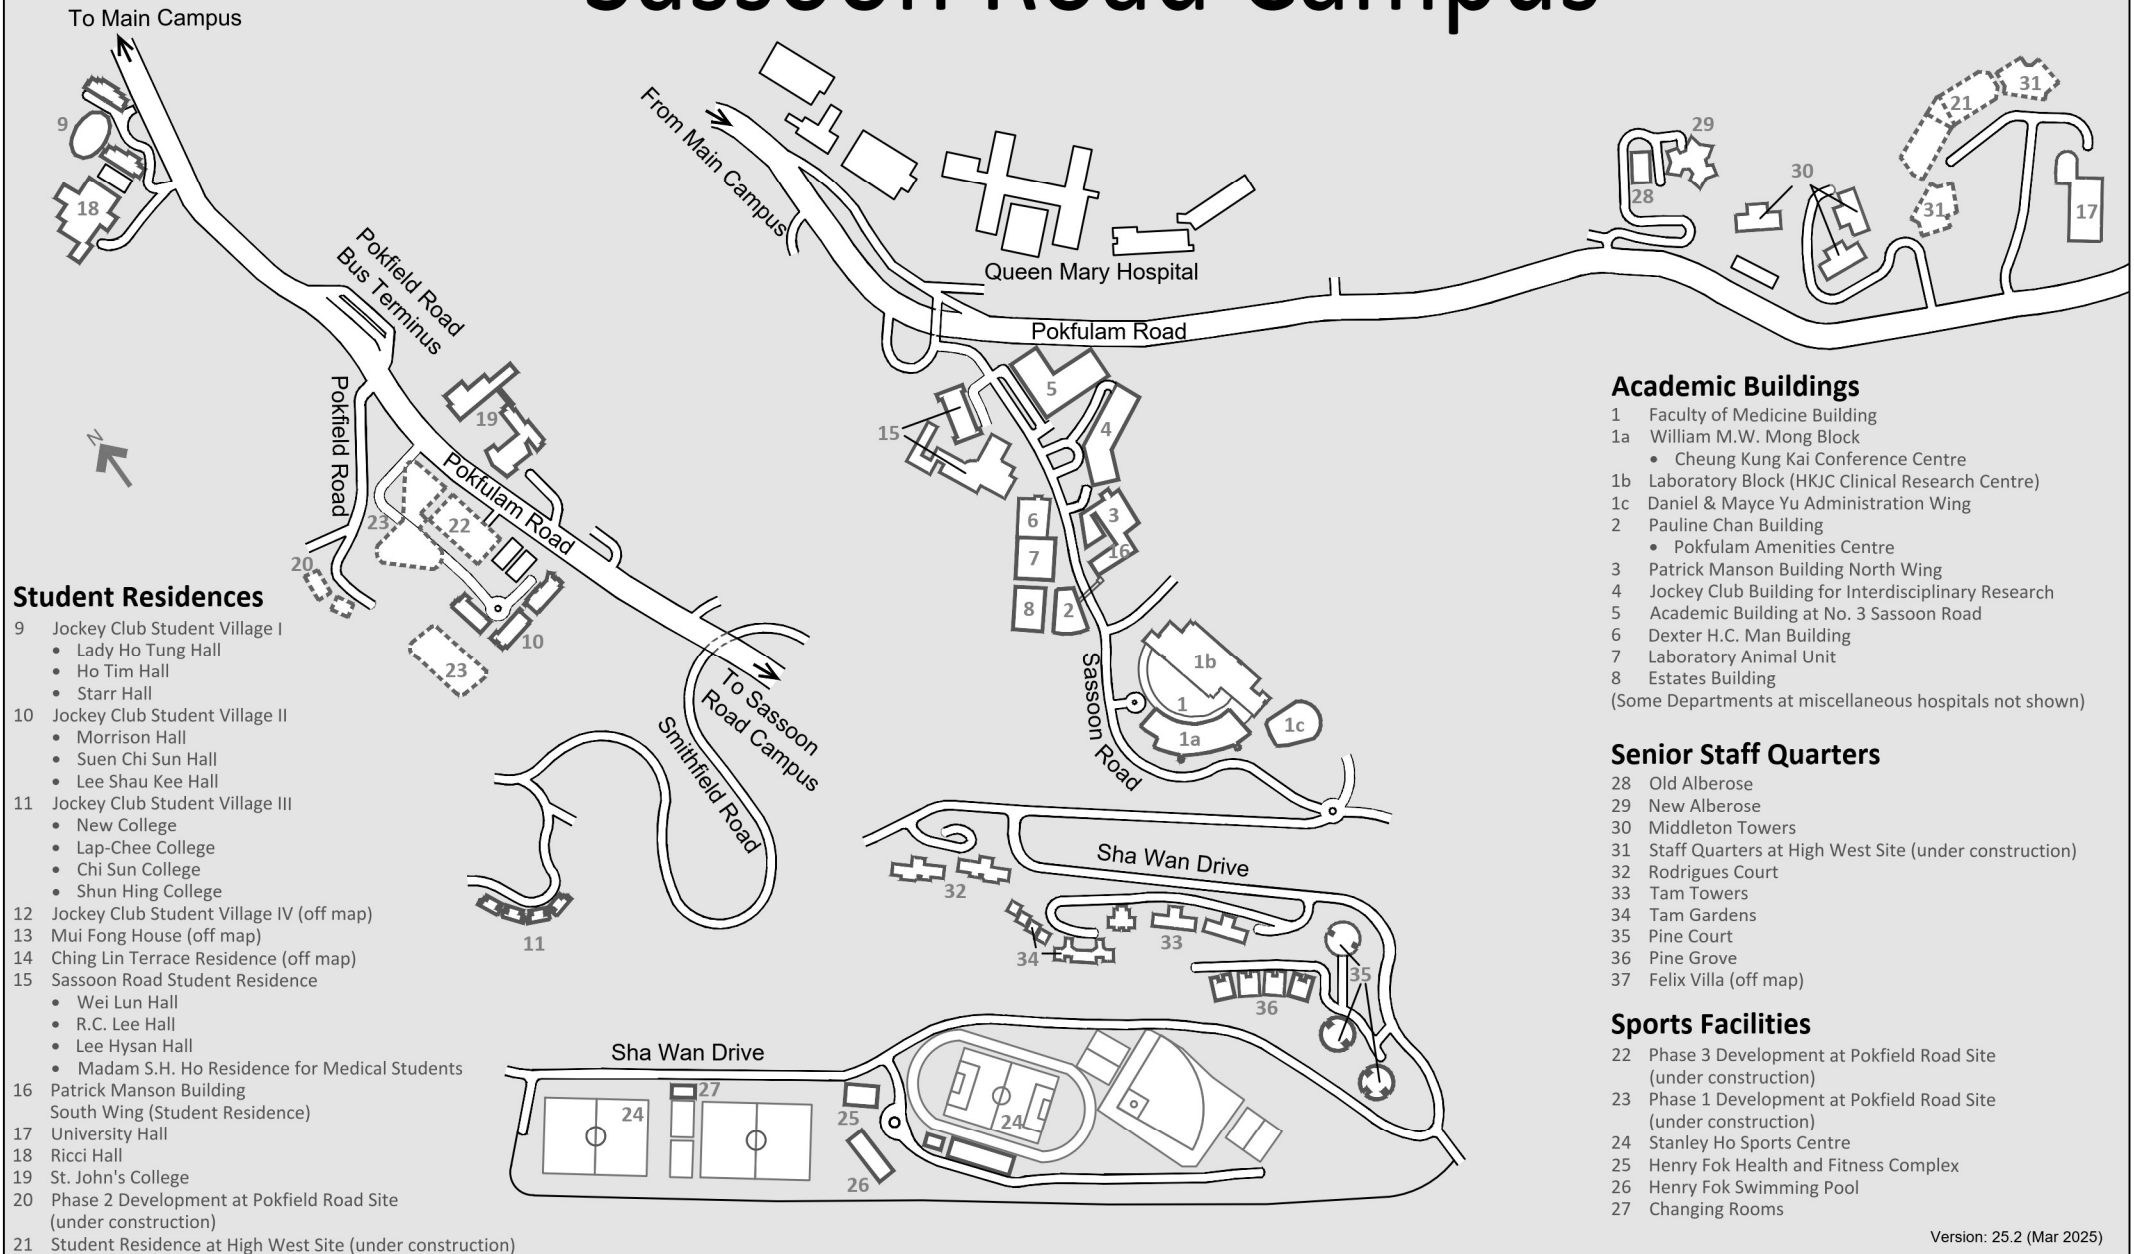

Sassoon Road Campus

Student Residences

- 9 Jockey Club Student Village I
 - Lady Ho Tung Hall
 - Ho Tim Hall
 - Starr Hall
- 10 Jockey Club Student Village II
 - Morrison Hall
 - Suen Chi Sun Hall
 - Lee Shau Kee Hall
- 11 Jockey Club Student Village III
 - New College
 - Lap-Chee College
 - Chi Sun College
 - Shun Hing College
- 12 Jockey Club Student Village IV (off map)
- 13 Mui Fong House (off map)
- 14 Ching Lin Terrace Residence (off map)
- 15 Sassoon Road Student Residence
 - Wei Lun Hall
 - R.C. Lee Hall
 - Lee Hysan Hall
 - Madam S.H. Ho Residence for Medical Students
- 16 Patrick Manson Building South Wing (Student Residence)
- 17 University Hall
- 18 Ricci Hall
- 19 St. John's College
- 20 Phase 2 Development at Pokfield Road Site (under construction)
- 21 Student Residence at High West Site (under construction)

Academic Buildings

- 1 Faculty of Medicine Building
 - 1a William M.W. Mong Block
 - Cheung Kung Kai Conference Centre
 - 1b Laboratory Block (HKJC Clinical Research Centre)
 - 1c Daniel & Mayce Yu Administration Wing
 - 2 Pauline Chan Building
 - Pokfulam Amenities Centre
 - 3 Patrick Manson Building North Wing
 - 4 Jockey Club Building for Interdisciplinary Research
 - 5 Academic Building at No. 3 Sassoon Road
 - 6 Dexter H.C. Man Building
 - 7 Laboratory Animal Unit
 - 8 Estates Building
- (Some Departments at miscellaneous hospitals not shown)

Senior Staff Quarters

- 28 Old Alberose
- 29 New Alberose
- 30 Middleton Towers
- 31 Staff Quarters at High West Site (under construction)
- 32 Rodrigues Court
- 33 Tam Towers
- 34 Tam Gardens
- 35 Pine Court
- 36 Pine Grove
- 37 Felix Villa (off map)

Sports Facilities

- 22 Phase 3 Development at Pokfield Road Site (under construction)
- 23 Phase 1 Development at Pokfield Road Site (under construction)
- 24 Stanley Ho Sports Centre
- 25 Henry Fok Health and Fitness Complex
- 26 Henry Fok Swimming Pool
- 27 Changing Rooms