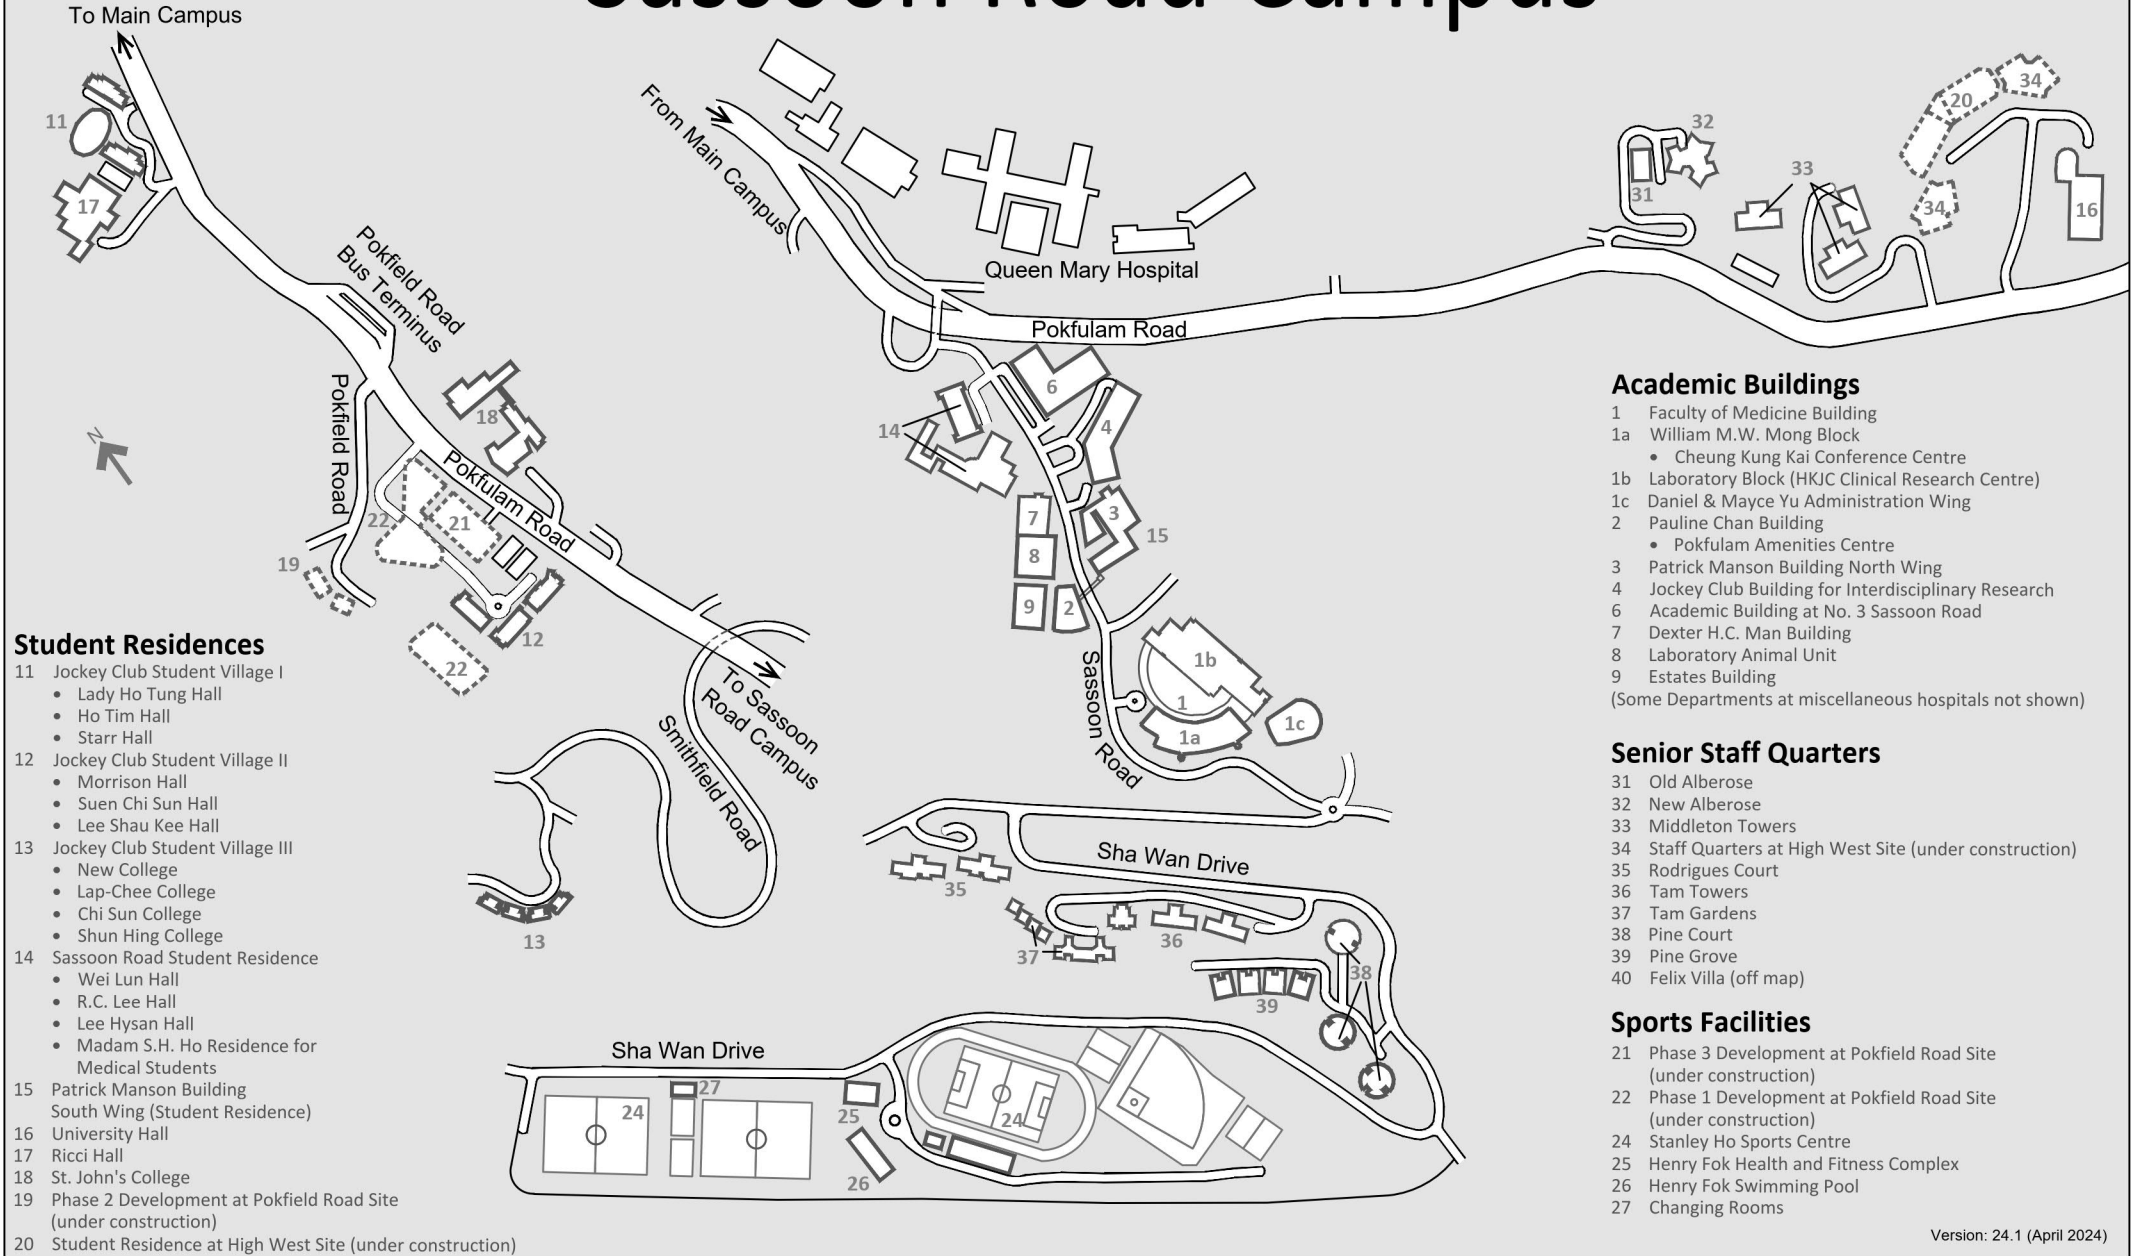

Sassoon Road Campus

Student Residences

- 11 Jockey Club Student Village I
 - Lady Ho Tung Hall
 - Ho Tim Hall
 - Starr Hall
- 12 Jockey Club Student Village II
 - Morrison Hall
 - Suen Chi Sun Hall
 - Lee Shau Kee Hall
- 13 Jockey Club Student Village III
 - New College
 - Lap-Chee College
 - Chi Sun College
 - Shun Hing College
- 14 Sassoon Road Student Residence
 - Wei Lun Hall
 - R.C. Lee Hall
 - Lee Hysan Hall
 - Madam S.H. Ho Residence for Medical Students
- 15 Patrick Manson Building South Wing (Student Residence)
- 16 University Hall
- 17 Ricci Hall
- 18 St. John's College
- 19 Phase 2 Development at Pokfield Road Site (under construction)
- 20 Student Residence at High West Site (under construction)

Academic Buildings

- 1 Faculty of Medicine Building
 - 1a William M.W. Mong Block
 - Cheung Kung Kai Conference Centre
 - 1b Laboratory Block (HKJC Clinical Research Centre)
 - 1c Daniel & Mayce Yu Administration Wing
 - 2 Pauline Chan Building
 - Pokfulam Amenities Centre
 - 3 Patrick Manson Building North Wing
 - 4 Jockey Club Building for Interdisciplinary Research
 - 6 Academic Building at No. 3 Sassoon Road
 - 7 Dexter H.C. Man Building
 - 8 Laboratory Animal Unit
 - 9 Estates Building
- (Some Departments at miscellaneous hospitals not shown)

Senior Staff Quarters

- 31 Old Alberose
- 32 New Alberose
- 33 Middleton Towers
- 34 Staff Quarters at High West Site (under construction)
- 35 Rodrigues Court
- 36 Tam Towers
- 37 Tam Gardens
- 38 Pine Court
- 39 Pine Grove
- 40 Felix Villa (off map)

Sports Facilities

- 21 Phase 3 Development at Pokfield Road Site (under construction)
- 22 Phase 1 Development at Pokfield Road Site (under construction)
- 24 Stanley Ho Sports Centre
- 25 Henry Fok Health and Fitness Complex
- 26 Henry Fok Swimming Pool
- 27 Changing Rooms