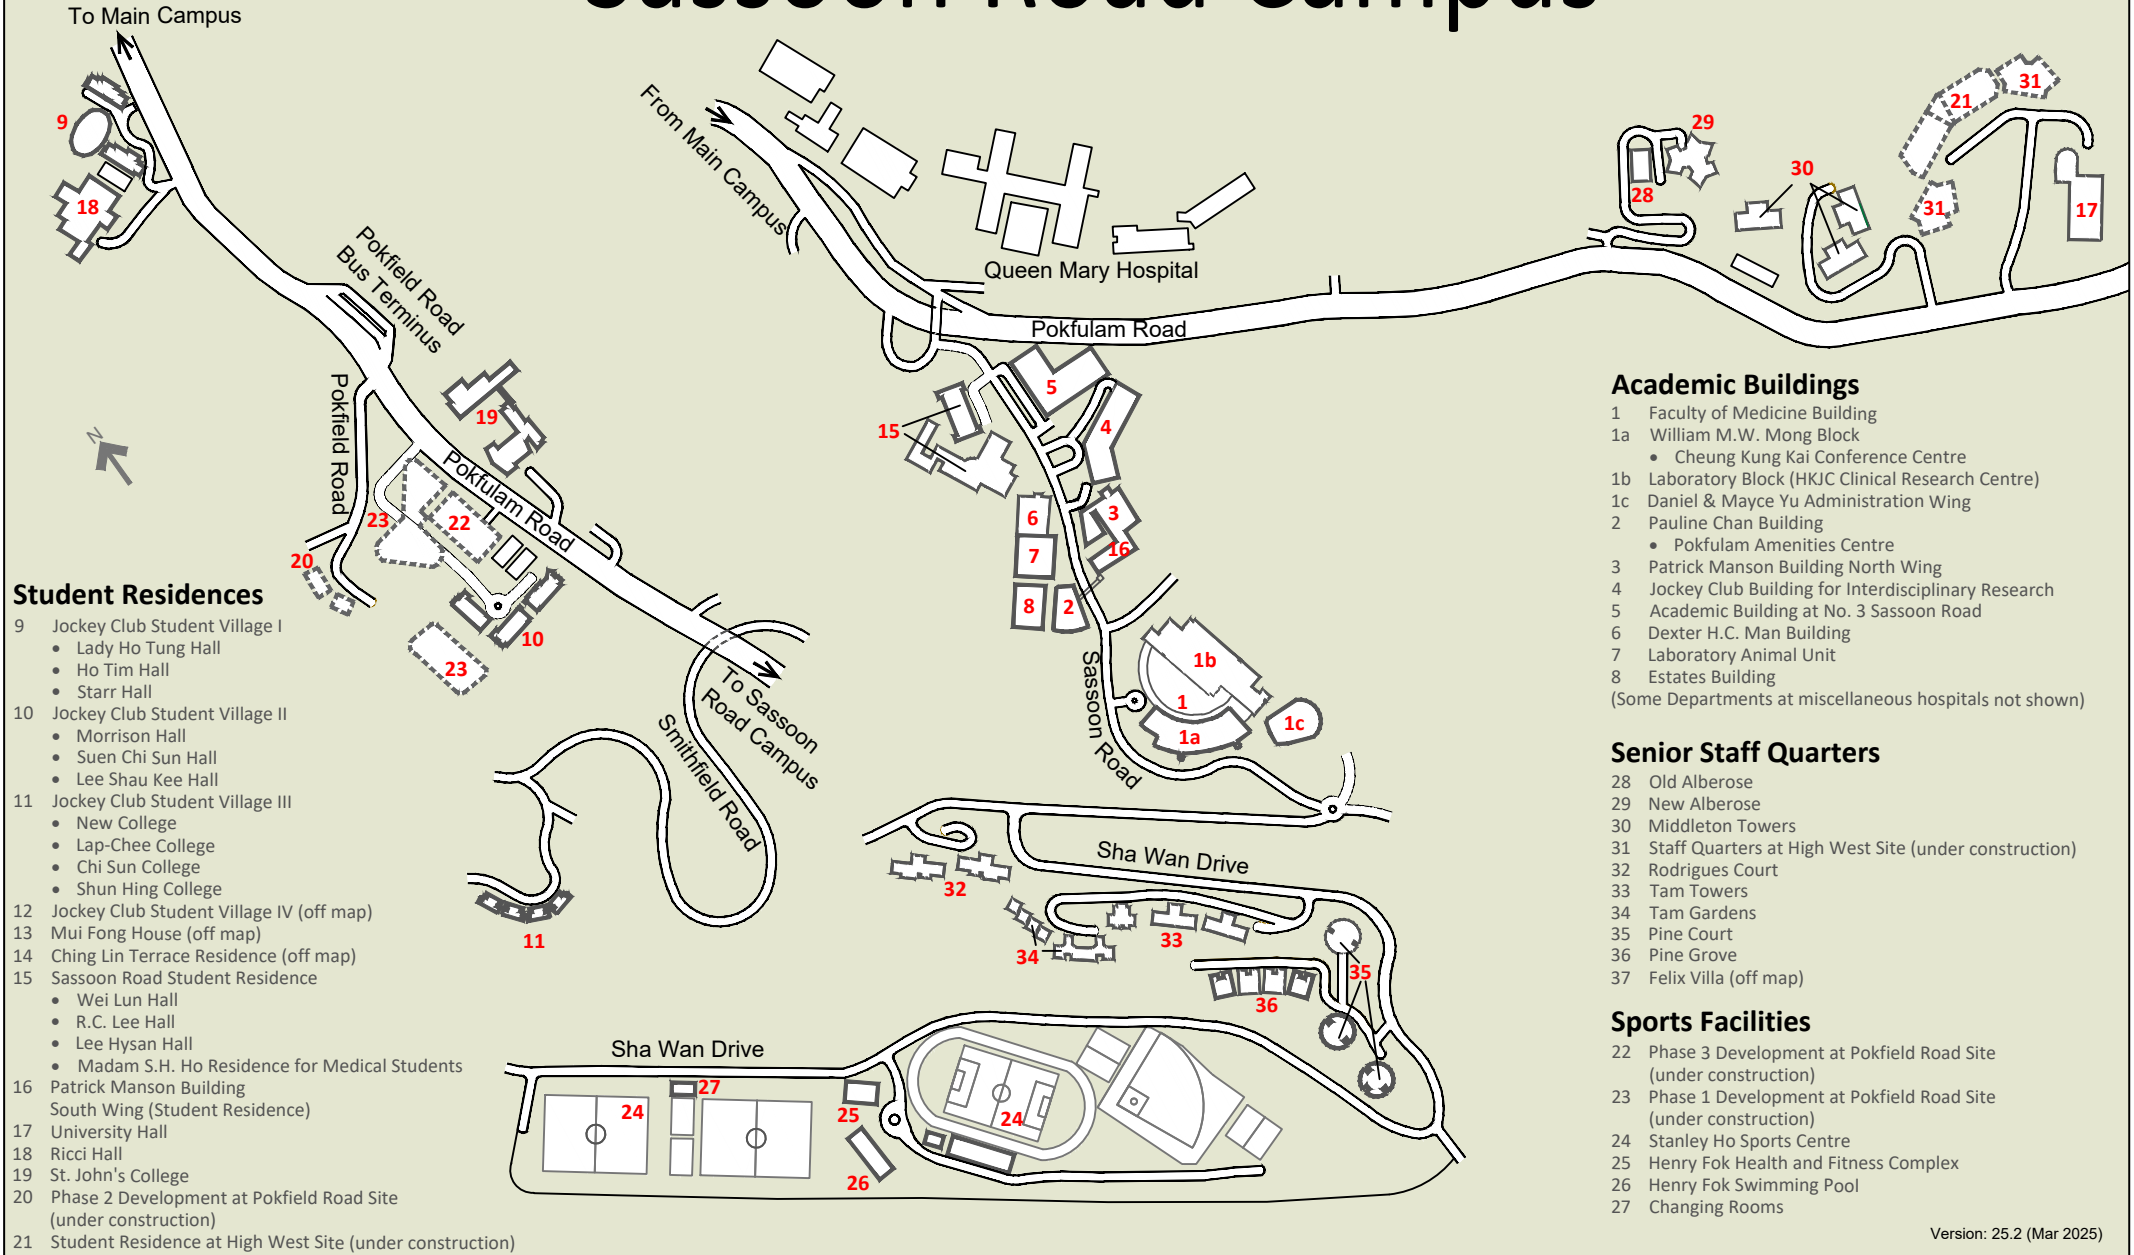

Sassoon Road Campus

Student Residences

- 9 Jockey Club Student Village I
 - Lady Ho Tung Hall
 - Ho Tim Hall
 - Starr Hall
- 10 Jockey Club Student Village II
 - Morrison Hall
 - Suen Chi Sun Hall
 - Lee Shau Kee Hall
- 11 Jockey Club Student Village III
 - New College
 - Lap-Chee College
 - Chi Sun College
 - Shun Hing College
- 12 Jockey Club Student Village IV (off map)
- 13 Mui Fong House (off map)
- 14 Ching Lin Terrace Residence (off map)
- 15 Sassoon Road Student Residence
 - Wei Lun Hall
 - R.C. Lee Hall
 - Lee Hysan Hall
 - Madam S.H. Ho Residence for Medical Students
- 16 Patrick Manson Building South Wing (Student Residence)
- 17 University Hall
- 18 Ricci Hall
- 19 St. John's College
- 20 Phase 2 Development at Pokfield Road Site (under construction)
- 21 Student Residence at High West Site (under construction)

Academic Buildings

- 1 Faculty of Medicine Building
 - 1a William M.W. Mong Block
 - Cheung Kung Kai Conference Centre
 - 1b Laboratory Block (HKJC Clinical Research Centre)
 - 1c Daniel & Mayce Yu Administration Wing
 - 2 Pauline Chan Building
 - Pokfulam Amenities Centre
 - 3 Patrick Manson Building North Wing
 - 4 Jockey Club Building for Interdisciplinary Research
 - 5 Academic Building at No. 3 Sassoon Road
 - 6 Dexter H.C. Man Building
 - 7 Laboratory Animal Unit
 - 8 Estates Building
- (Some Departments at miscellaneous hospitals not shown)

Senior Staff Quarters

- 28 Old Alberose
- 29 New Alberose
- 30 Middleton Towers
- 31 Staff Quarters at High West Site (under construction)
- 32 Rodrigues Court
- 33 Tam Towers
- 34 Tam Gardens
- 35 Pine Court
- 36 Pine Grove
- 37 Felix Villa (off map)

Sports Facilities

- 22 Phase 3 Development at Pokfield Road Site (under construction)
- 23 Phase 1 Development at Pokfield Road Site (under construction)
- 24 Stanley Ho Sports Centre
- 25 Henry Fok Health and Fitness Complex
- 26 Henry Fok Swimming Pool
- 27 Changing Rooms