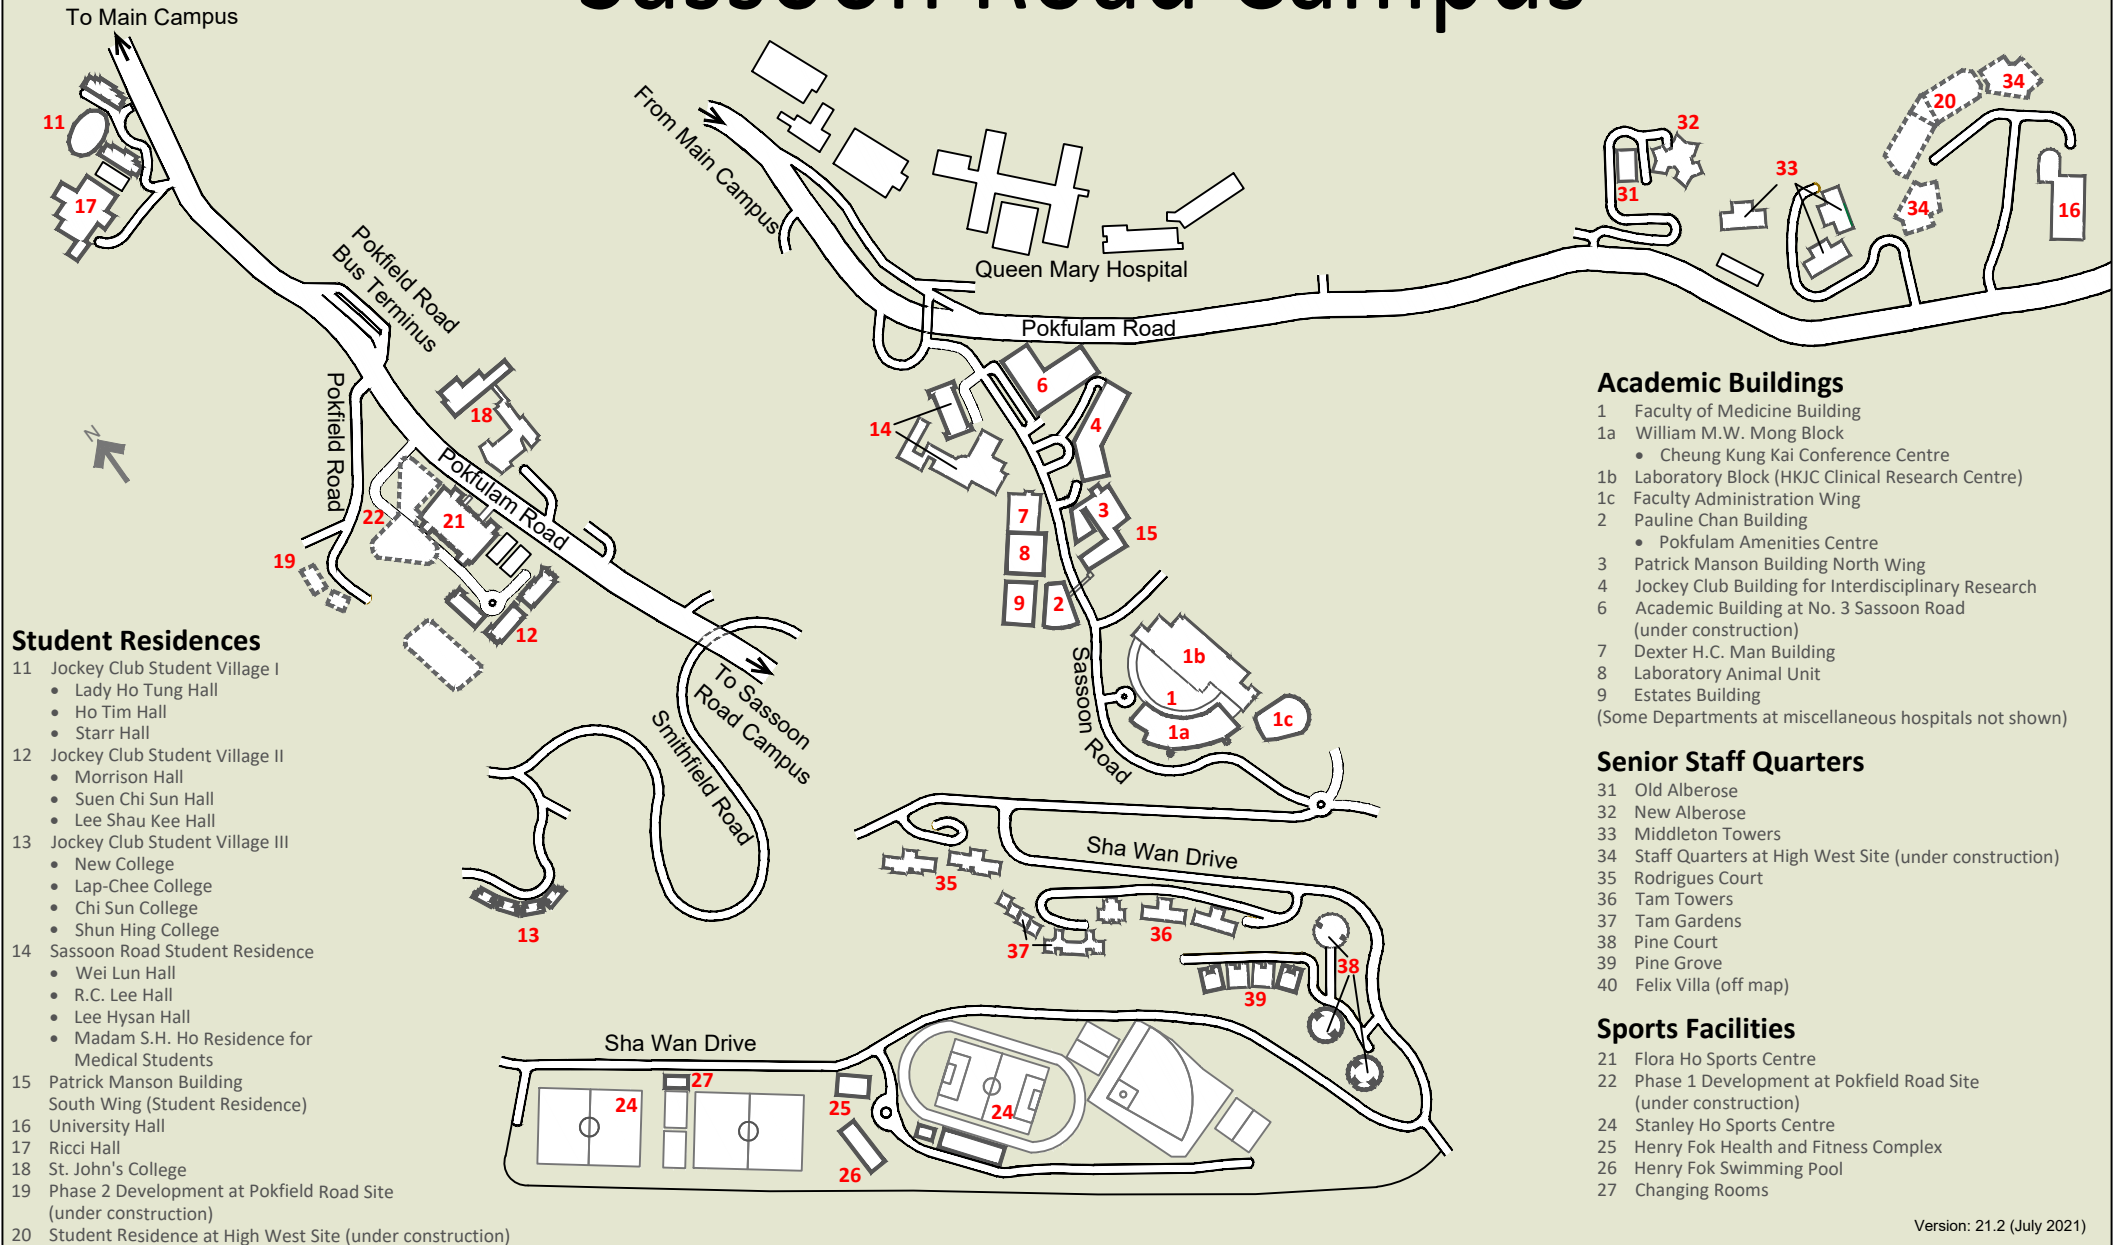

Sassoon Road Campus

Student Residences

- 11 Jockey Club Student Village I
 - Lady Ho Tung Hall
 - Ho Tim Hall
 - Starr Hall
- 12 Jockey Club Student Village II
 - Morrison Hall
 - Suen Chi Sun Hall
 - Lee Shau Kee Hall
- 13 Jockey Club Student Village III
 - New College
 - Lap-Chee College
 - Chi Sun College
 - Shun Hing College
- 14 Sassoon Road Student Residence
 - Wei Lun Hall
 - R.C. Lee Hall
 - Lee Hysan Hall
 - Madam S.H. Ho Residence for Medical Students
- 15 Patrick Manson Building South Wing (Student Residence)
- 16 University Hall
- 17 Ricci Hall
- 18 St. John's College
- 19 Phase 2 Development at Pokfield Road Site (under construction)
- 20 Student Residence at High West Site (under construction)

Academic Buildings

- 1 Faculty of Medicine Building
 - 1a William M.W. Mong Block
 - Cheung Kung Kai Conference Centre
 - 1b Laboratory Block (HKJC Clinical Research Centre)
 - 1c Faculty Administration Wing
 - 2 Pauline Chan Building
 - Pokfulam Amenities Centre
 - 3 Patrick Manson Building North Wing
 - 4 Jockey Club Building for Interdisciplinary Research
 - 6 Academic Building at No. 3 Sassoon Road (under construction)
 - 7 Dexter H.C. Man Building
 - 8 Laboratory Animal Unit
 - 9 Estates Building
- (Some Departments at miscellaneous hospitals not shown)

Senior Staff Quarters

- 31 Old Alberose
- 32 New Alberose
- 33 Middleton Towers
- 34 Staff Quarters at High West Site (under construction)
- 35 Rodrigues Court
- 36 Tam Towers
- 37 Tam Gardens
- 38 Pine Court
- 39 Pine Grove
- 40 Felix Villa (off map)

Sports Facilities

- 21 Flora Ho Sports Centre
- 22 Phase 1 Development at Pokfield Road Site (under construction)
- 24 Stanley Ho Sports Centre
- 25 Henry Fok Health and Fitness Complex
- 26 Henry Fok Swimming Pool
- 27 Changing Rooms