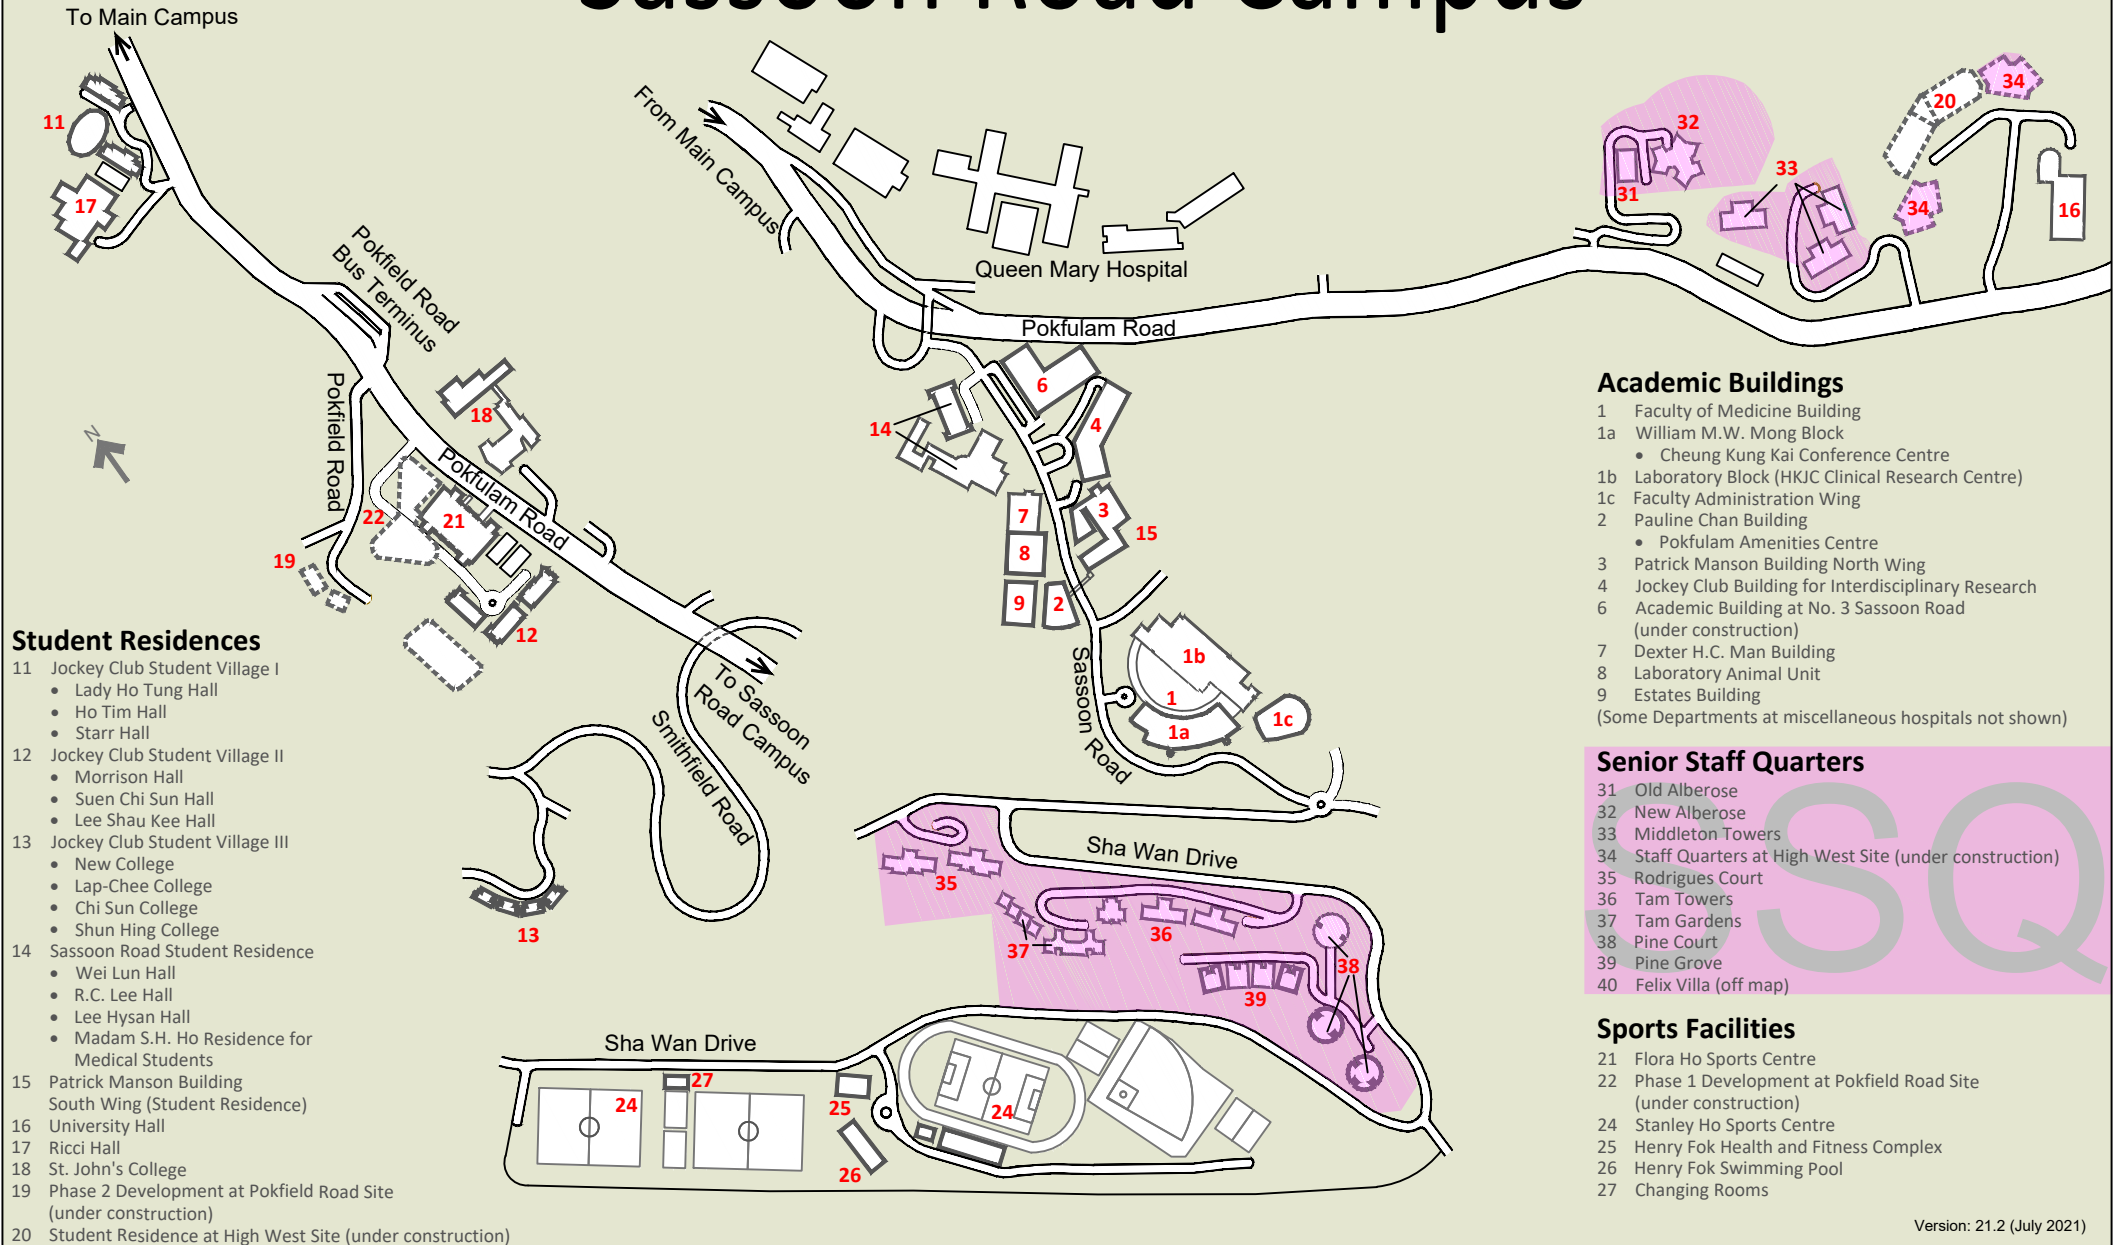

## Student Residences

- 11 Jockey Club Student Village I
  - Lady Ho Tung Hall
  - Ho Tim Hall
  - Starr Hall
- 12 Jockey Club Student Village II
  - Morrison Hall
  - Suen Chi Sun Hall
  - Lee Shau Kee Hall
- 13 Jockey Club Student Village III
  - New College
  - Lap-Chee College
  - Chi Sun College
  - Shun Hing College
- 14 Sassoon Road Student Residence
  - Wei Lun Hall
  - R.C. Lee Hall
  - Lee Hysan Hall
  - Madam S.H. Ho Residence for Medical Students
- 15 Patrick Manson Building South Wing (Student Residence)
- 16 University Hall
- 17 Ricci Hall
- 18 St. John's College
- 19 Phase 2 Development at Pokfield Road Site (under construction)
- 20 Student Residence at High West Site (under construction)

## Academic Buildings

- 1 Faculty of Medicine Building
    - 1a William M.W. Mong Block
      - Cheung Kung Kai Conference Centre
    - 1b Laboratory Block (HKJC Clinical Research Centre)
    - 1c Faculty Administration Wing
  - 2 Pauline Chan Building
    - Pokfulam Amenities Centre
  - 3 Patrick Manson Building North Wing
  - 4 Jockey Club Building for Interdisciplinary Research
  - 6 Academic Building at No. 3 Sassoon Road (under construction)
  - 7 Dexter H.C. Man Building
  - 8 Laboratory Animal Unit
  - 9 Estates Building
- (Some Departments at miscellaneous hospitals not shown)

## Senior Staff Quarters

- 31 Old Alberose
- 32 New Alberose
- 33 Middleton Towers
- 34 Staff Quarters at High West Site (under construction)
- 35 Rodrigues Court
- 36 Tam Towers
- 37 Tam Gardens
- 38 Pine Court
- 39 Pine Grove
- 40 Felix Villa (off map)

## Sports Facilities

- 21 Flora Ho Sports Centre
- 22 Phase 1 Development at Pokfield Road Site (under construction)
- 24 Stanley Ho Sports Centre
- 25 Henry Fok Health and Fitness Complex
- 26 Henry Fok Swimming Pool
- 27 Changing Rooms